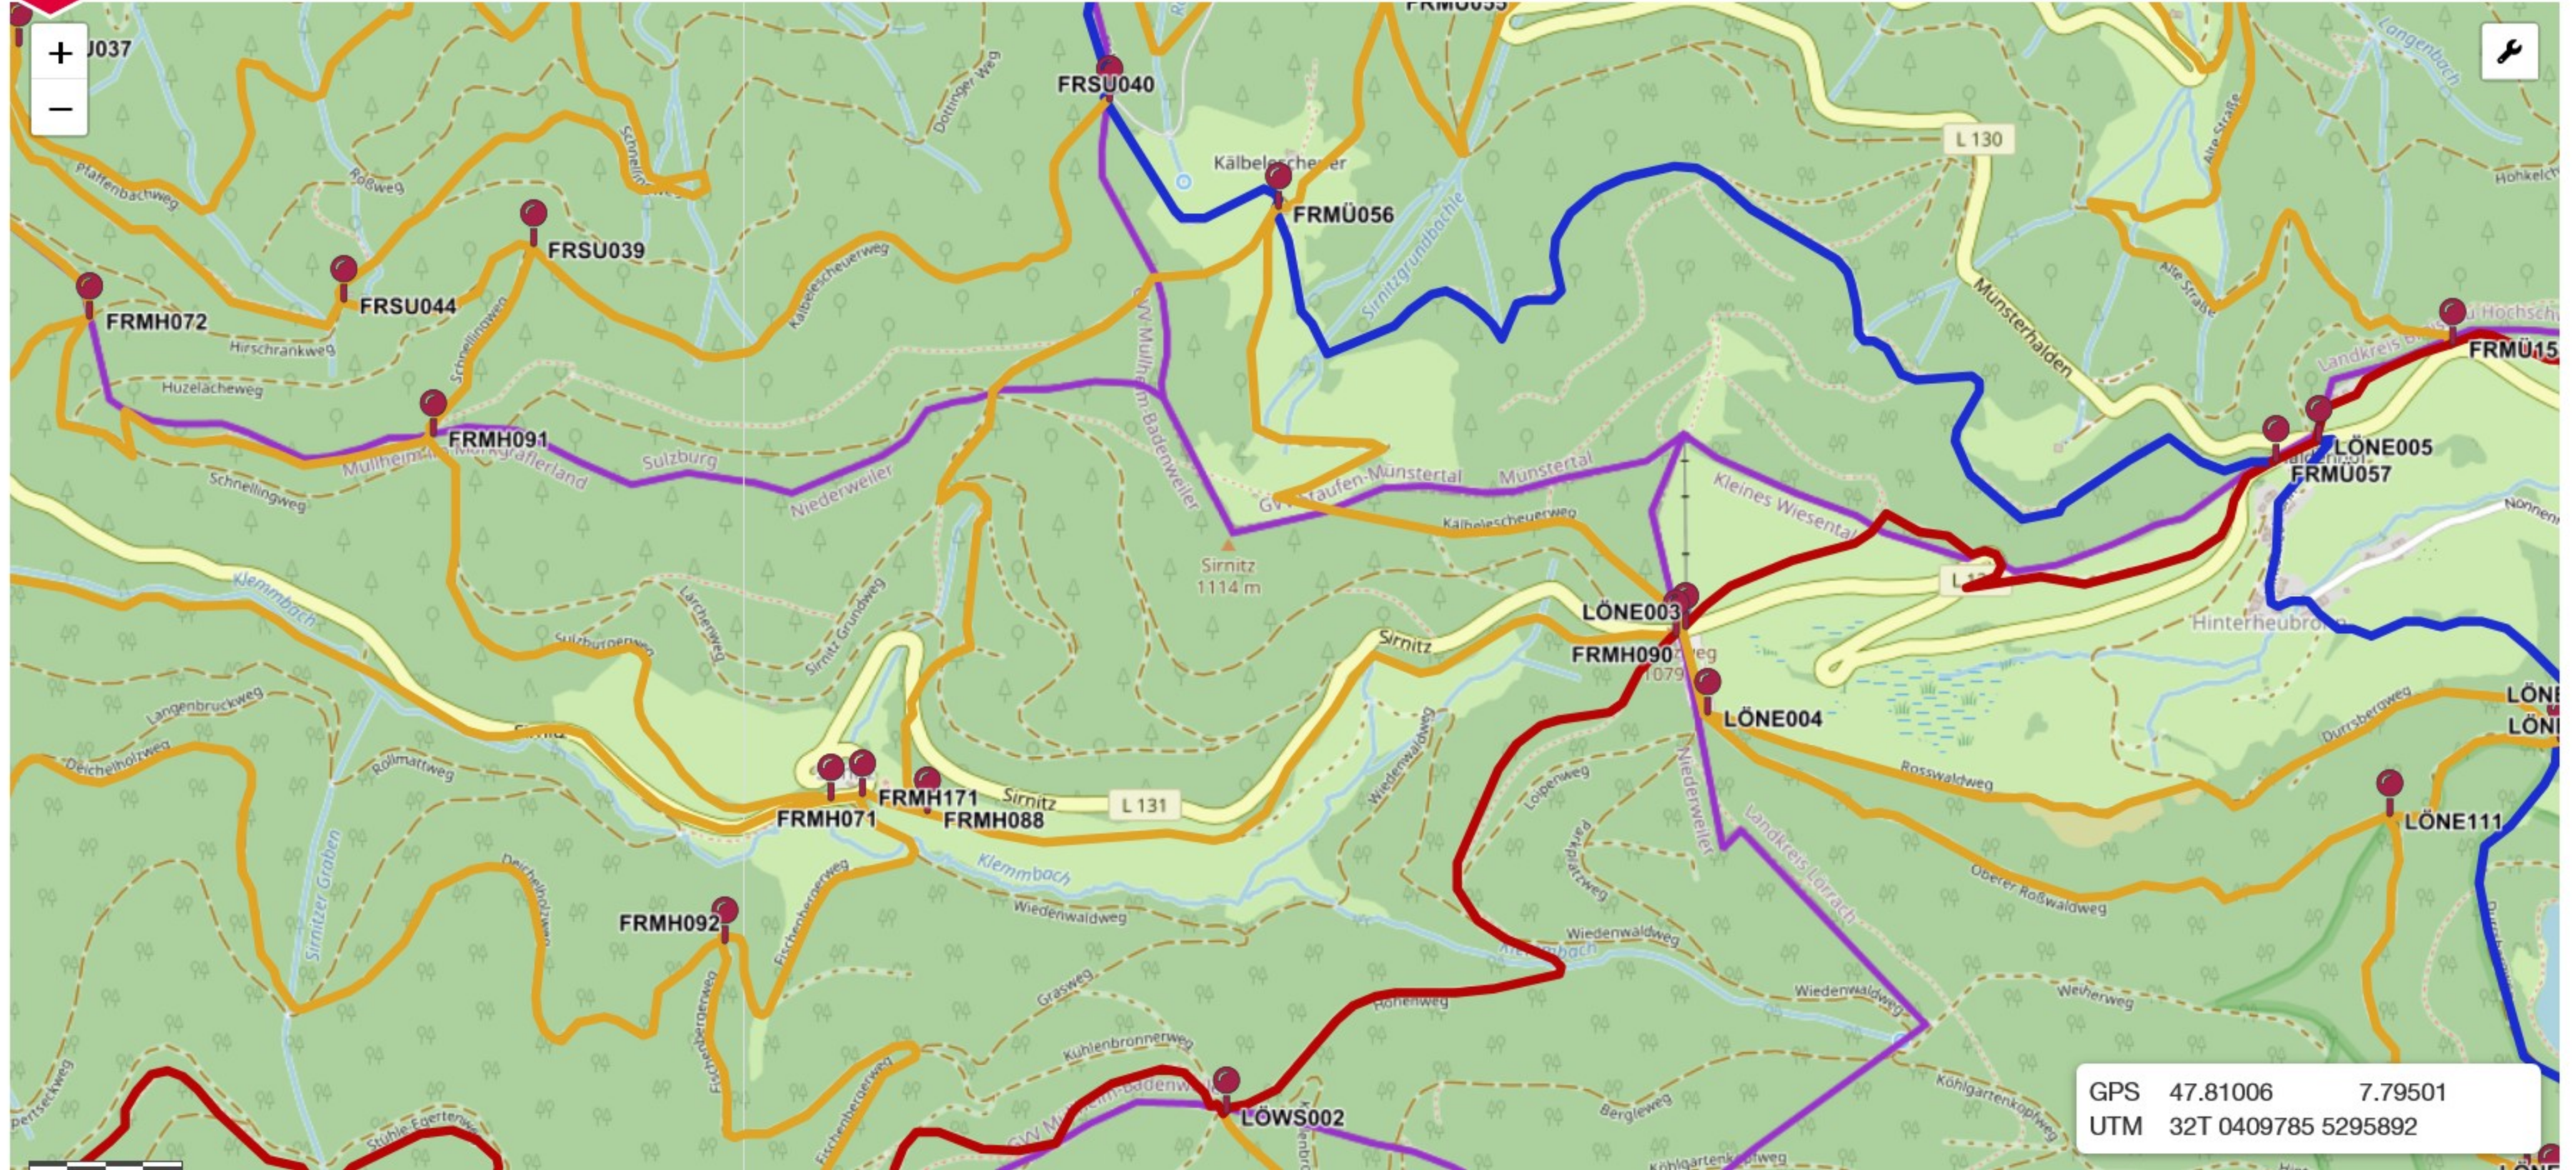

Map navigation controls including a red diamond icon, an information icon (i), a zoom in (+) and zoom out (-) button, a scale bar, and a compass icon.

Map navigation and editing tools including a layer manager, a pencil icon for editing, a person icon for user management, a scale bar, a compass, and a search icon.

GPS 47.81006 7.79501
UTM 32T 0409785 5295892